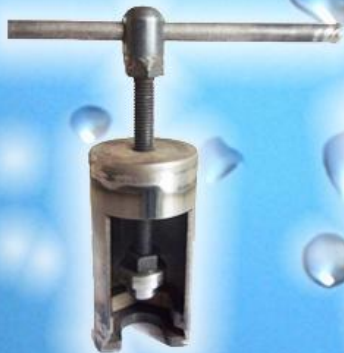

Maple Industries Inc.
www.miiflex.com

CSST Solar Line Set

619 S. Allen St. San Bernardino, CA 92408.
Phone 909 890 5885 Fax 909 890 5790
info@miiflex.com Toll Free: 1-888-882-5885