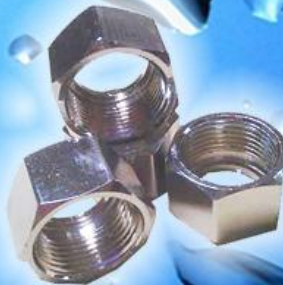

Maple Industries Inc.
www.miiflex.com

CSST Solar Line Set

619 S. Allen St. San Bernardino, CA 92408.
Phone 909 890 5885 Fax 909 890 5790
info@miiflex.com Toll Free: 1-888-882-5885