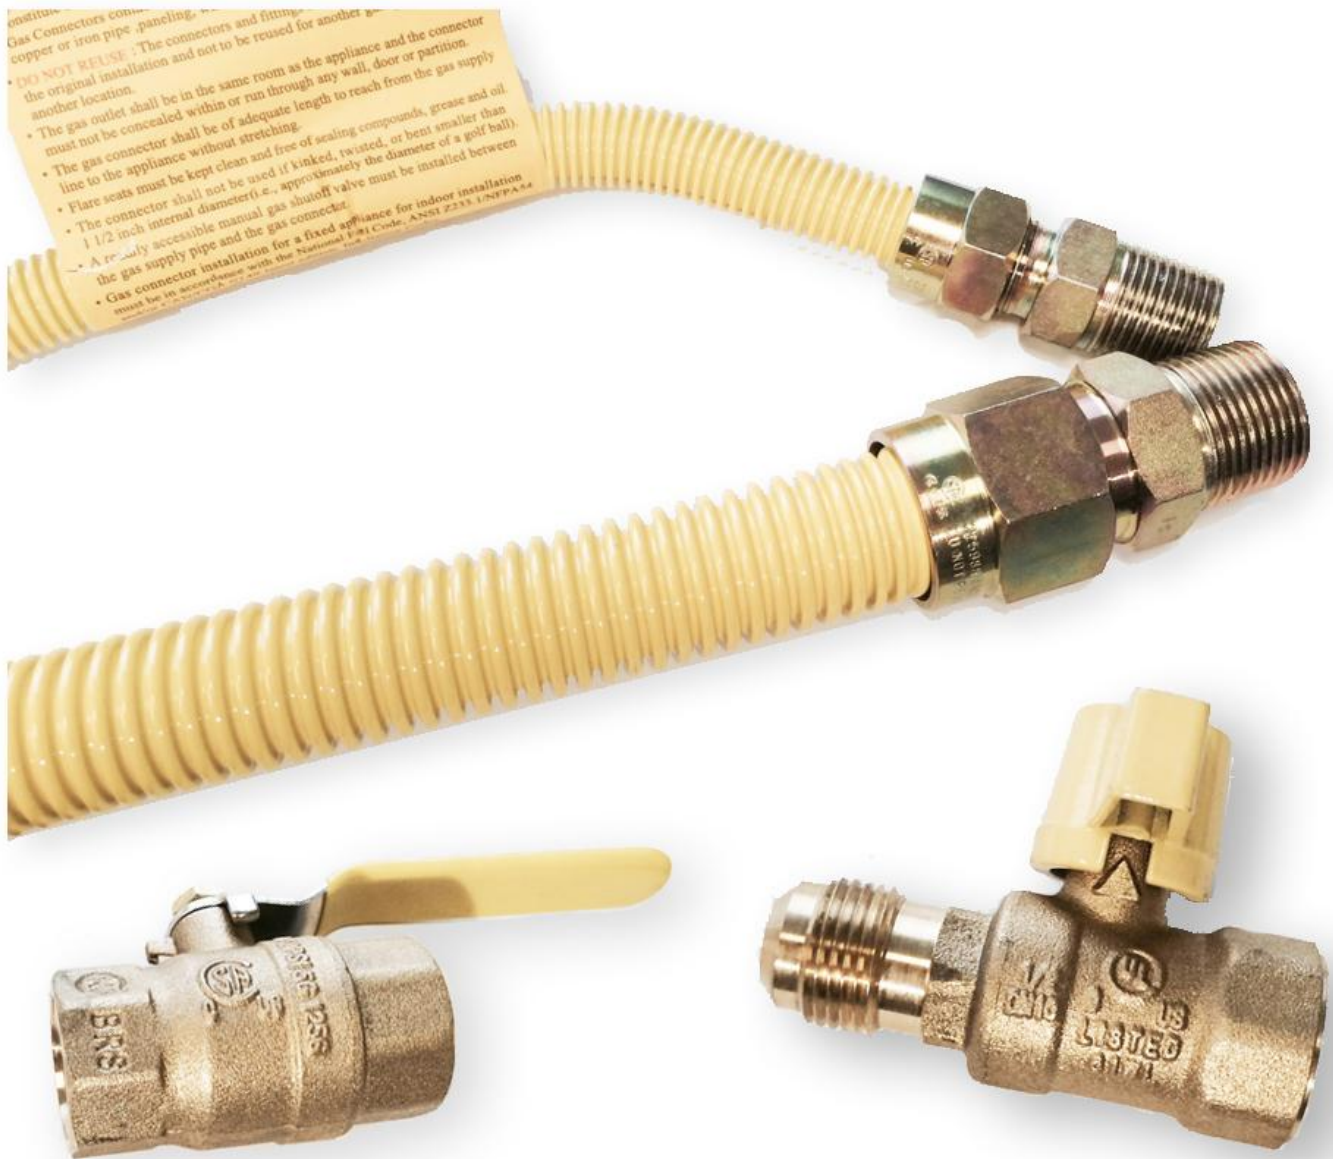

Maple Industries Inc.

www.miiflex.com

MII Gas Connector & Valve

619 S. Allen St. San Bernardino, CA92408
Phone 909-890-5885 Fax 909-890-5790
info@miiflex.com Toll Free 1-888-882-5885

PRODUCT SPECIFICATION

For more info please
call 1-888-882-5885
or visit us online at
www.miiflex.com

Item No.	Description
GC12MF-12	1/2" X 12" Gas Connector Mip X FIP
GC12MF-18	1/2" X 18" Gas Connector Male X FIP
GC12MF-24	1/2" X 24" Gas Connector Male X FIP
GC12MF-36	1/2" X 36" Gas Connector Male X FIP
GC12MF-48	1/2" X 48" Gas Connector Male X FIP
GC12MF-60	1/2" X 60" Gas Connector Male X FIP
GC12MV-12	1/2" X 12" Gas Connector Male X Valve
GC12MV-18	1/2" X 18" Gas Connector Male X Valve
GC12MV-24	1/2" X 24" Gas Connector Male X Valve
GC12MV-30	1/2" X 30" Gas Connector Male X Valve
GC12MV-36	1/2" X 36" Gas Connector Male X Valve
GC12MV-48	1/2" X 48" Gas Connector Male X Valve
GC12MV-60	1/2" X 60" Gas Connector Male X Valve
GC34MF-18	3/4" X 18" Gas Connector 7/8"OD Male X FIP
GC34MF-24	3/4" X 24" Gas Connector 7/8"OD Male X FIP
GC34MF-36	3/4" X 36" Gas Connector 7/8"OD Male X FIP
GC38MF-18	3/8" X 18" Gas Connector Male X FIP
GC38MF-24	3/8" X 24" Gas Connector Male X FIP
GC38MV-18	3/8" X 18" Gas Connector Male X Valve
GC38MV-24	3/8" X 24" Gas Connector Male X Valve
GV12	1/2" Gas Valve
GV34	3/4" Gas Valve Full Port