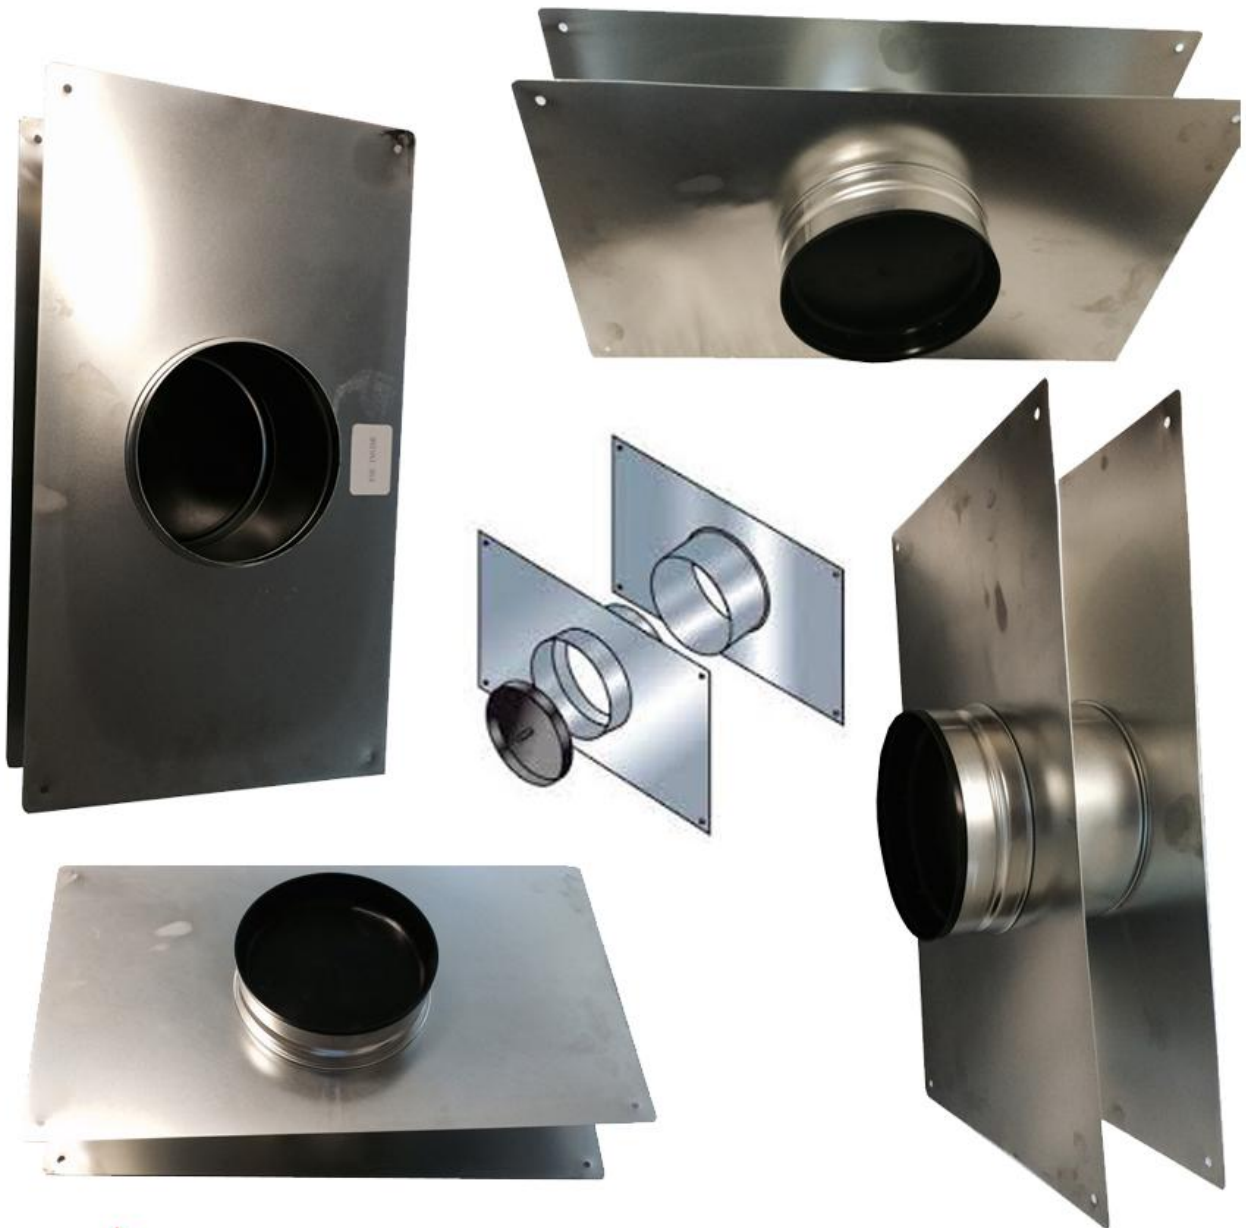

Maple Industries Inc.

www.miiflex.com

Tank Less Wall Thimble

619 S. Allen St. San Bernardino, CA92408
Phone 909-890-5885 Fax 909-890-5790
info@miiflex.com Toll Free 1-888-882-5885

PRODUCT SPECIFICATION

For more info please
call 1-888-882-5885
or visit us online at
www.miiflex.com

Tank Less Wall Thimble For Tankless Water Heater With 3" / 5" Concentric Vent

- For new fabrication installations
- Zero clearance to combustibles
- Rinnai lsi and rci series tankless water heaters
- Easy assembly

Part Number : 224045

Item Weight : 3 pounds

Product Dimensions : 10 x 5.7 x 18.3 inches