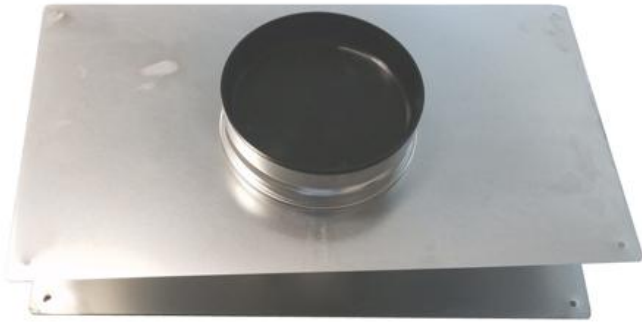

PRODUCT SPECIFICATION